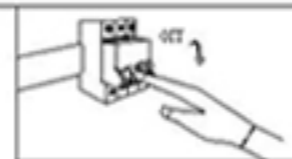

## Specification of installation

In order to ensure safety use, please notice the following items:

- Read and understand the whole Specification.
- Suitable for the use of 220-240V and 50-60Hz.
- Must be installed on the fixed places and be checked annually
- Please wear gloves as installment and avoid rot on the surface of painting.
- Please turn off the lighting source by soft cloth as cleaning prohibited to use of rotted detergent.
- Please connect with the local sales service center when there are any abnormality.

L=Прозрачная  
N=Нейтральный провод-Синий  
E=Зеленое

- 1: Рожки
- 2: Установочный винт
- 3: Планка
- 4: Гайки +металлическая прокладка
- 5: Гайка
- 6: Плафон
- 7: Насадка
- 8: Хрустали
- 9: Поставить светильник к планке
- 10: Монтажный провод
- 11: База
- 12: Болт
- 13: Лампа