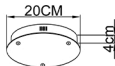

### BASE SIZE:

Live wire-Brown  
Neutral-Light Grey  
Ground wire-Yellow