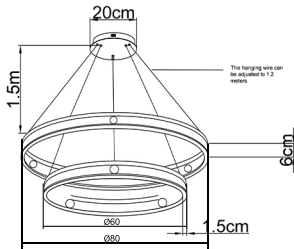

### BASE SIZE:

Live wire-Brown  
Neutral-Light Grey  
Ground wire-Yellow

### FIXTURE SIZE

Product coding: FERNANDO SP123W LED D600+800