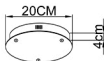

BASE SIZE:

FIXTURE SIZE

Product coding: FORTUNA SP158W LED