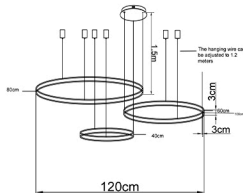

ENGLISH IP20

Specification of installation

In order to ensure safety use, please notice the following items:

- Read and understand the whole Specification.
- Suitable for the use of 220-240V and 50-60Hz.
- Must be installed on the fixed places and be checked annually
- Please wear gloves as instalment and avoid rot on the surface of plating.
- Please turn off the lighting source by soft cloth as cleaning prohibited to use of rotted detergent.
- Please connect with the local sales service center when there are any abnormality.

BASE SIZE:

FIXTURE SIZE

Product coding: FORTUNA SP158W LED