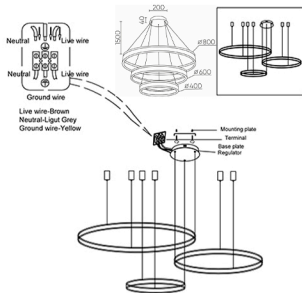

ENGLISH IP20

Specification of installation

In order to ensure safety use, please notice the following items:

- Read and understand the whole Specification.
- Suitable for the use of 220-240V and 50-60Hz.
- Must be installed on the fixed places and be checked annually
- Please wear gloves as instalment and avoid rot on the surface of plating.
- Please turn off the lighting source by soft cloth as cleaning prohibited to use of rotted detergent.
- Please connect with the local sales service center when there are any abnormality.

BASE SIZE:

FIXTURE SIZE

Product coding: FORTUNA SP158W LED