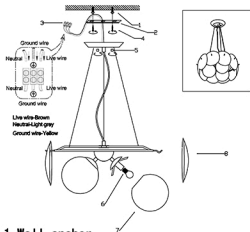

Specification of installation

In order to ensure safety use, please notice the following items:

- Read and understand the whole Specification.
- Suitable for the use of 220-240V and 50-60Hz.
- Please wear gloves as installation and avoid rot on the surface of plating.
- Must be installed on the fixed places and be checked annually.
- Please turn off the lighting source by soft cloth as cleaning prohibited to use of rotted detergent.
- Please connect with the local sales service center when there are any abnormality.

- 1 Wall anchor
- 2 Mounting
- 3 Terminal
- 4 Self-tapping screw
- 5 Self-tapping screw
- 6 E27 bulb
- 7 glass shade
- 8 glass

CEILING PAN SIZE:

FIXTURE SIZE:

Product coding: OMEGA SP3