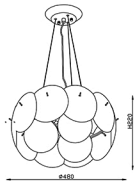

Specification of installation

In order to ensure safety use, please notice the following items:

- Read and understand the whole Specification.
- Suitable for the use of 220-240V and 50-60Hz.
- Please wear gloves as installation and avoid rot on the surface of plating.
- Must be installed on the fixed places and be checked annually.
- Please turn off the lighting source by soft cloth as cleaning prohibited to use of rotted detergent.
- Please connect with the local sales service center when there are any abnormality.

- 1 Wall anchor
- 2 Mounting
- 3 Terminal
- 4 Self-tapping screw
- 5 Self-tapping screw
- 6 E27 bulb
- 7 glass shade
- 8 glass

CEILING PAN SIZE:

FIXTURE SIZE:

Product coding: OMEGA SP3